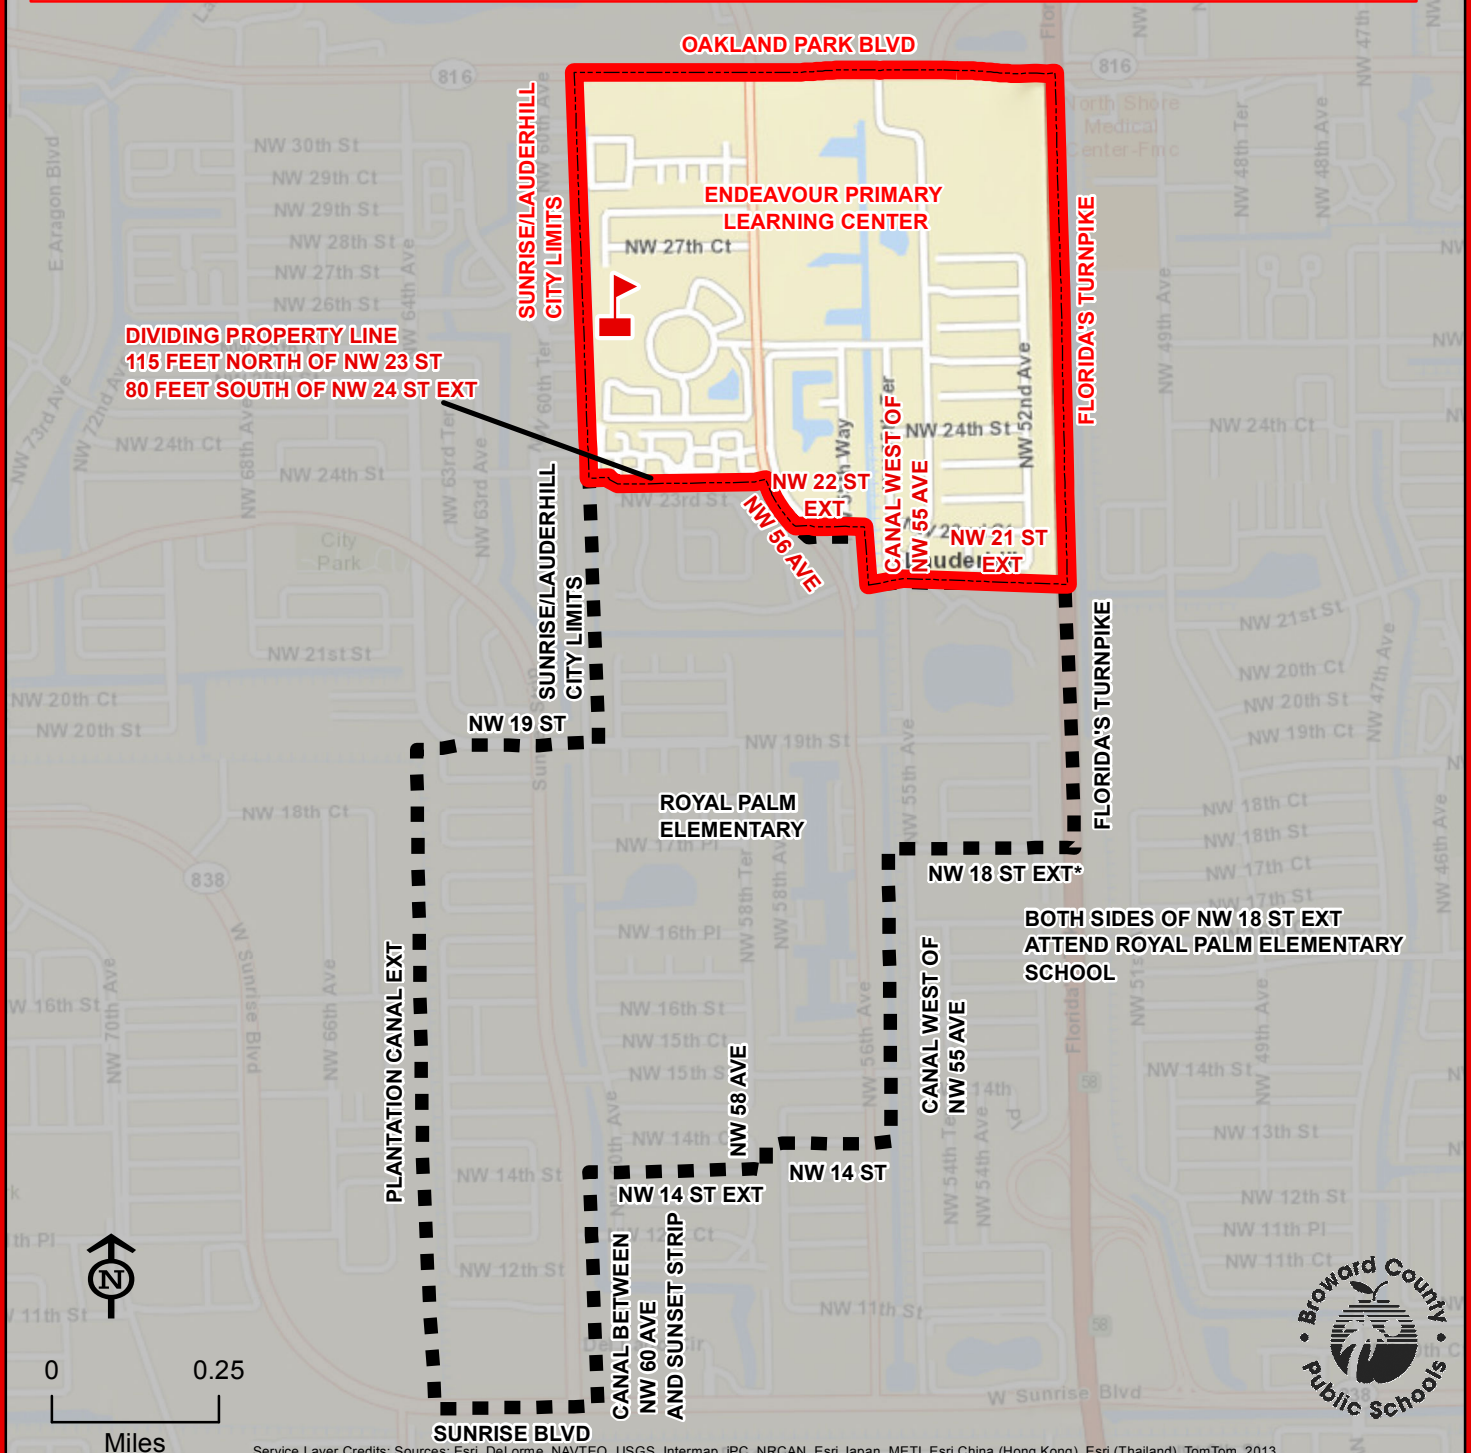

# ENDEAVOUR PRIMARY LEARNING CENTER ELEMENTARY SCHOOL

2701 NW 56 AVENUE  
LAUDERHILL, FLORIDA 33313  
754-321-6600

Kindergarten through third grade students residing within the Endeavour Primary Learning Center attendance area attend Endeavour Primary Learning Center. Fourth and fifth grade students residing within the Endeavour Primary Learning Center attendance area attend Royal Palm Elementary School.

**ENDEAVOUR PRIMARY LEARNING CENTER**

THIS MAP IS FOR CONCEPTUAL PURPOSES ONLY AND SHOULD NOT BE USED FOR LEGAL BOUNDARY DETERMINATIONS